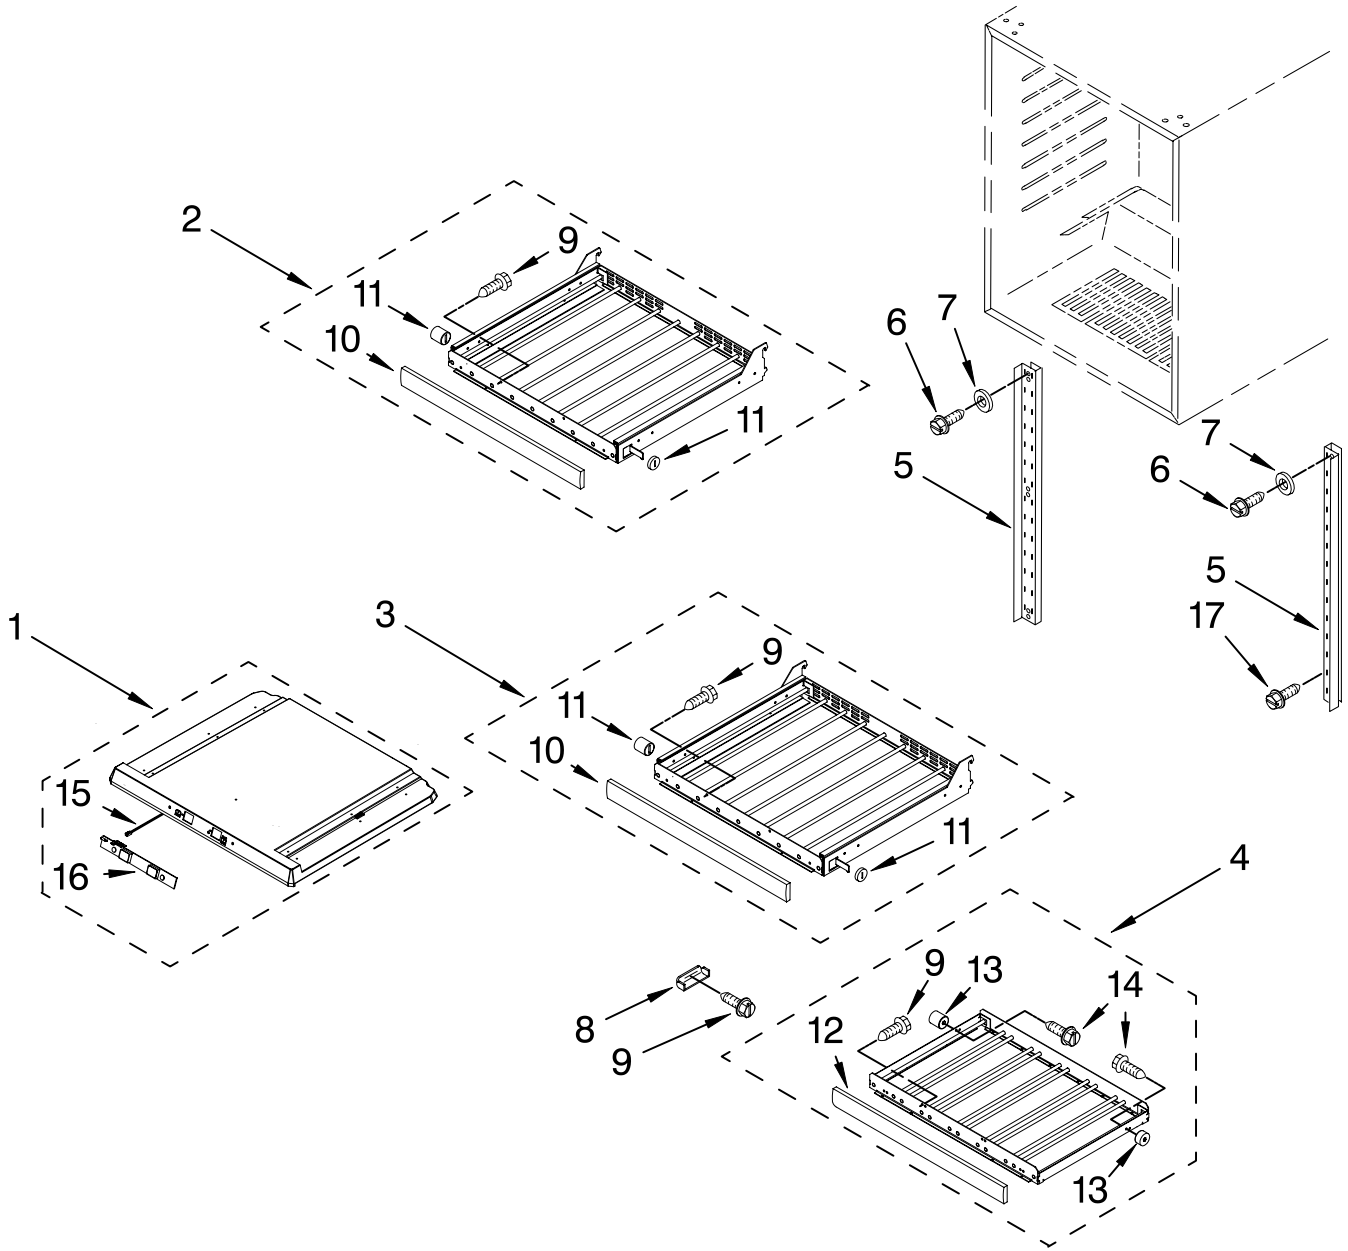

FOR ORDERING INFORMATION REFER TO PARTS PRICE LIST

CABINET PARTS

For Models: KUWO24LSBX01

(Black)

Illus. No.	Part No.	DESCRIPTION	Illus. No.	Part No.	DESCRIPTION	Illus. No.	Part No.	DESCRIPTION
1		Literature Parts	13	4344771	Bracket, Grille	26	4344827	Screw
	2300273	Use & Care Guide	14	4344840	Evaporator Fan	27	4344792	Thermal Fuse
	4344900	Wiring Diagram			Assembly	28	4344793	Screw
2		Cabinet (Not A Service Part)	15	4344859	Thermostat	29	4344791	Screw
3	4344739	Lens, Light	16	4344768	Knob, Thermostat	30	4344783	Fan Blade
4	4344740	Bulb, Light	17	4344767	Switch, Plunger	31	4344878	Screw
5	4344746	Heater, Defrost	18	4344826	Screw	32	4344865	Evaporator Fan
6	4344747	Heat Shield	19	4344797	Screw			Motor
7	4344761	Grille	20	4344819	Clip, Grille	33	4344877	Harness, Wire
8	4344762	Plate, Bottom	21	4344825	Screw	34	4344832	Screw, Ground
9	4344763	Foot, Leveling	22	4344823	Seal	35	4344778	Grommet, Fan Motor
10	4344764	Brace, Support	23		Frame, Support	36	4344899	Bracket, Motor
11	4344898	Control Box		4344821	Right	37		Evaporator
12		Frame, Side		4344820	Left			(Not Serviced)
	4344789	Left Side	24	4344824	Clip, Harness	38	4344858	Switch, Light
	4344790	Right Side	25	4344857	Harness, Wire	39	4344917	Transformer Cable

FOR ORDERING INFORMATION REFER TO PARTS PRICE LIST

SHELF PARTS

For Models: KUWO24LSBX01
(Black)

Illus. No.	Part No.	DESCRIPTION	Illus. No.	Part No.	DESCRIPTION	Illus. No.	Part No.	DESCRIPTION
1	4344880	Temperature Separator	7	4344795	Washer	13		Support, Bumper
2	4344846	Wine Rack, (4)	8	4344850	Stop, Lower Rack		4344886	Left
3	4344847	Wine Rack, (1)	9	4344851	Screw		4344885	Right
4	4344849	Wine Rack, Lower	10	4344882	Trim, Top And Middle Racks	14		Screw
5		Ladder, Shelf	11		Support		4344915	Left
	4344842	Left Side		4344867	Left		4344914	Right
	4344843	Right Side		4344866	Right		4344895	Transformer Cable
6	4344794	Screw	12	4344884	Trim, Lower Rack		4344894	PCB Display Board
							17	W10162986 Screw W/Washer